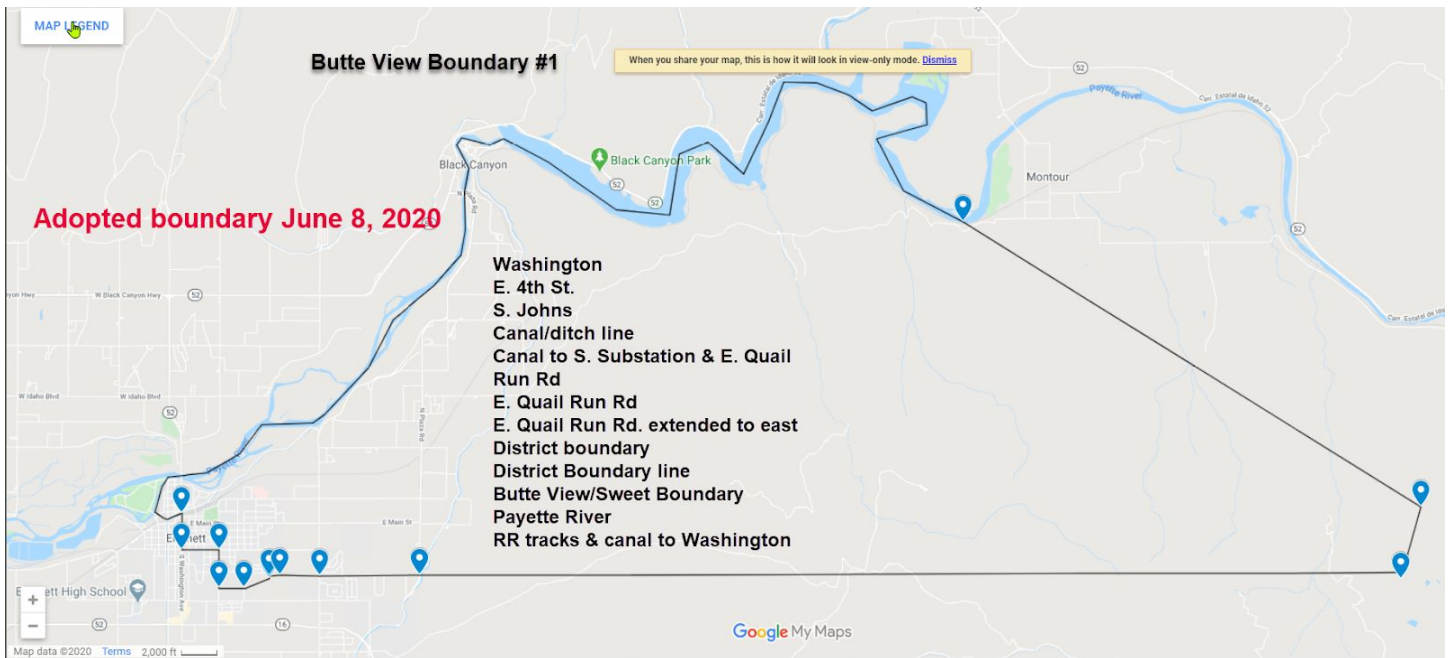

## Trustees adopt boundaries for the Butte View attendance zone

The Emmett School Board unanimously approved, on Monday, June 8, the Butte View boundaries to establish the new attendance zones for the reopening of Butte View Elementary this fall.

Butte View will open with two classes of all-day kindergarten and two classes of first grade with the goal of eventually opening classrooms for grades through fifth grade. Before voting, Shadow Butte Principal reviewed some changes made to the two different options.

Many concerns were expressed regarding the possible split, students going to both Butte View and one of the other elementary schools for the older students. Principal Adams said the schools will work with families and schools to avoid such family splits.